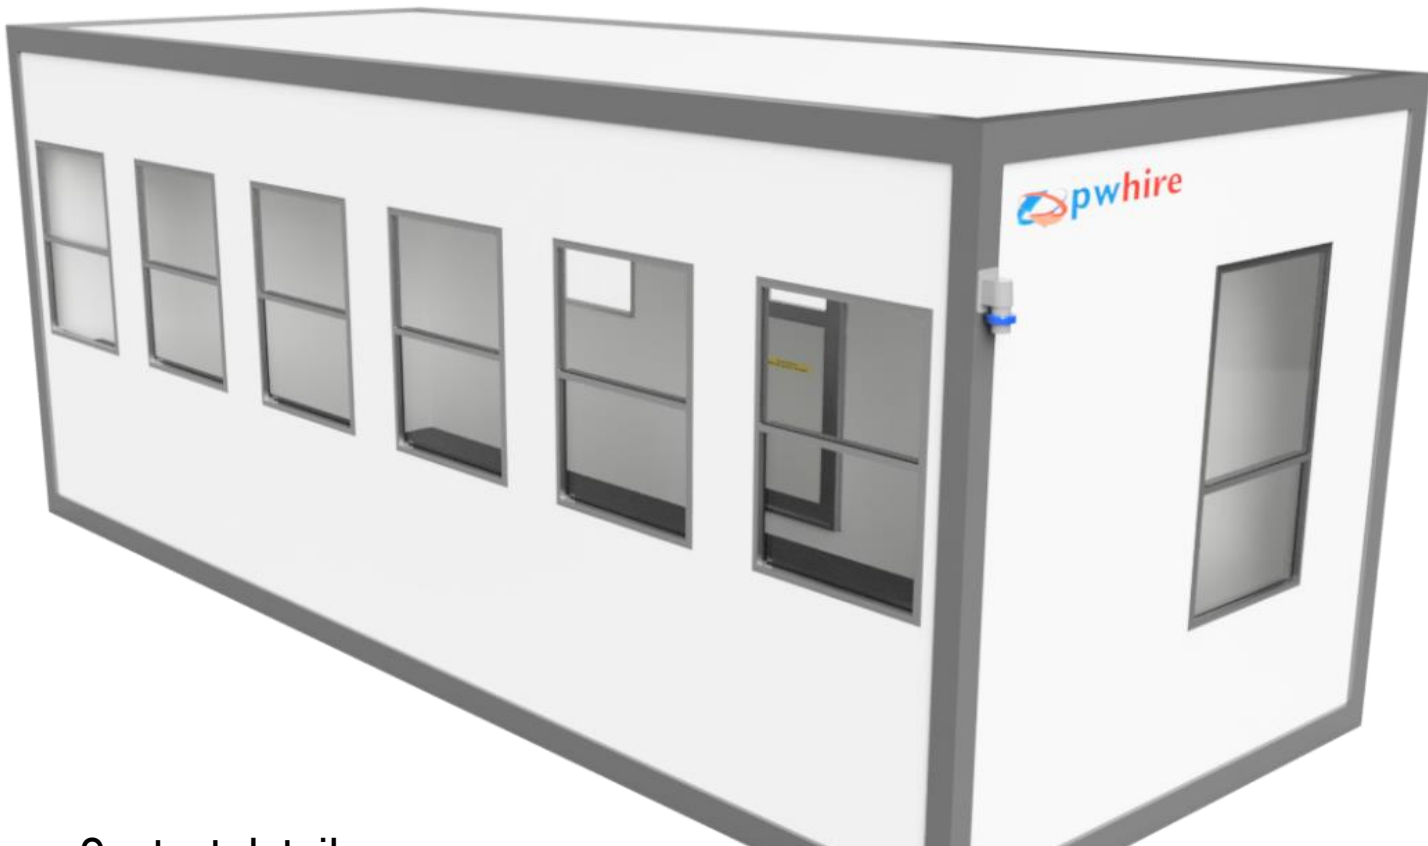

Specification: standard

Features

- 6X forward facing ticket windows
- 1X DDA compliant low-level window
- Jack legs for uneven ground
- External 32 cee form electrical connection

Internal features

- Vinyl/non-slip flooring
- Power points to all opening windows
- Worktops under all opening windows
- Lighting